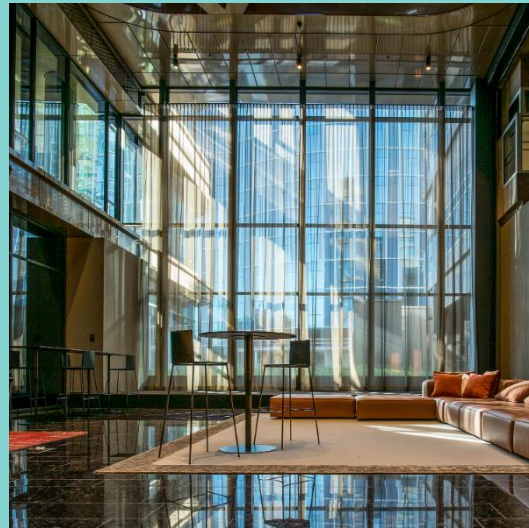

All the meeting rooms are equipped with comfortable furniture and feature state-of-the-art equipment to ensure a smoothly-run event. Atrium Meeting Centre is also equipped with two large foyers, unique and elegantly designed spaces for registrations, receptions, informal gatherings and private functions.

# Atrium Meeting Centre