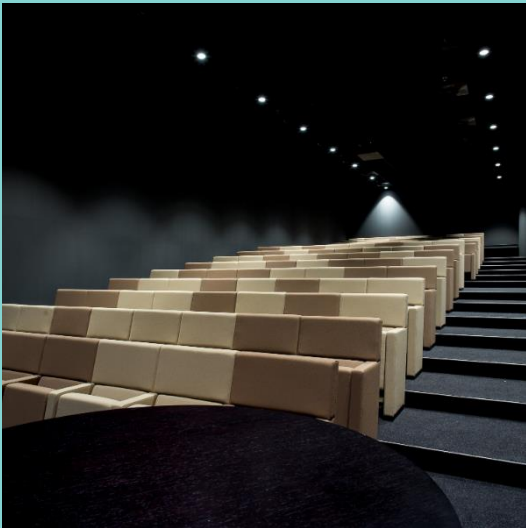

All the meeting rooms are equipped with comfortable furniture and feature state-of-the-art equipment to ensure a smoothly-run event. Atrium Meeting Centre is also equipped with two large foyers, unique and elegantly designed spaces for registrations, receptions, informal gatherings and private functions.

# Atrium Meeting Centre